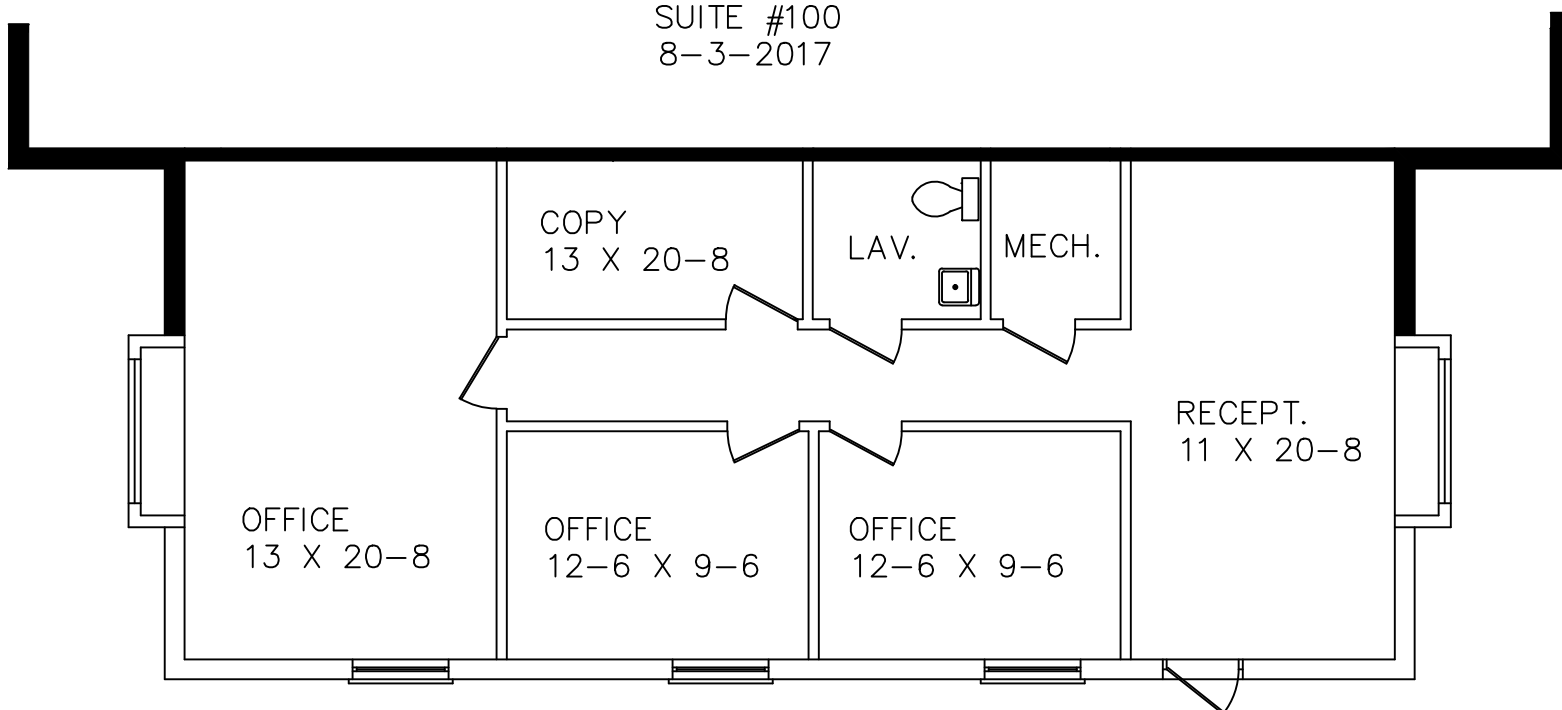

YORKTOWNE EXECUTIVE OFFICES

5777 MAPLE – WEST BLOOMFIELD
 AVAILABLE FOR LEASE
 APPROX. 1,065 R.S.F.
 SUITE #100
 8-3-2017

PARTIAL FIRST FLOOR

(SCALE: 1/8"=1'-0")

Beachum & Roeser

MANAGEMENT CORPORATION

CALL:
 BILL BEACHUM
 248-647-7500
 (PLAN NOT TO SCALE)