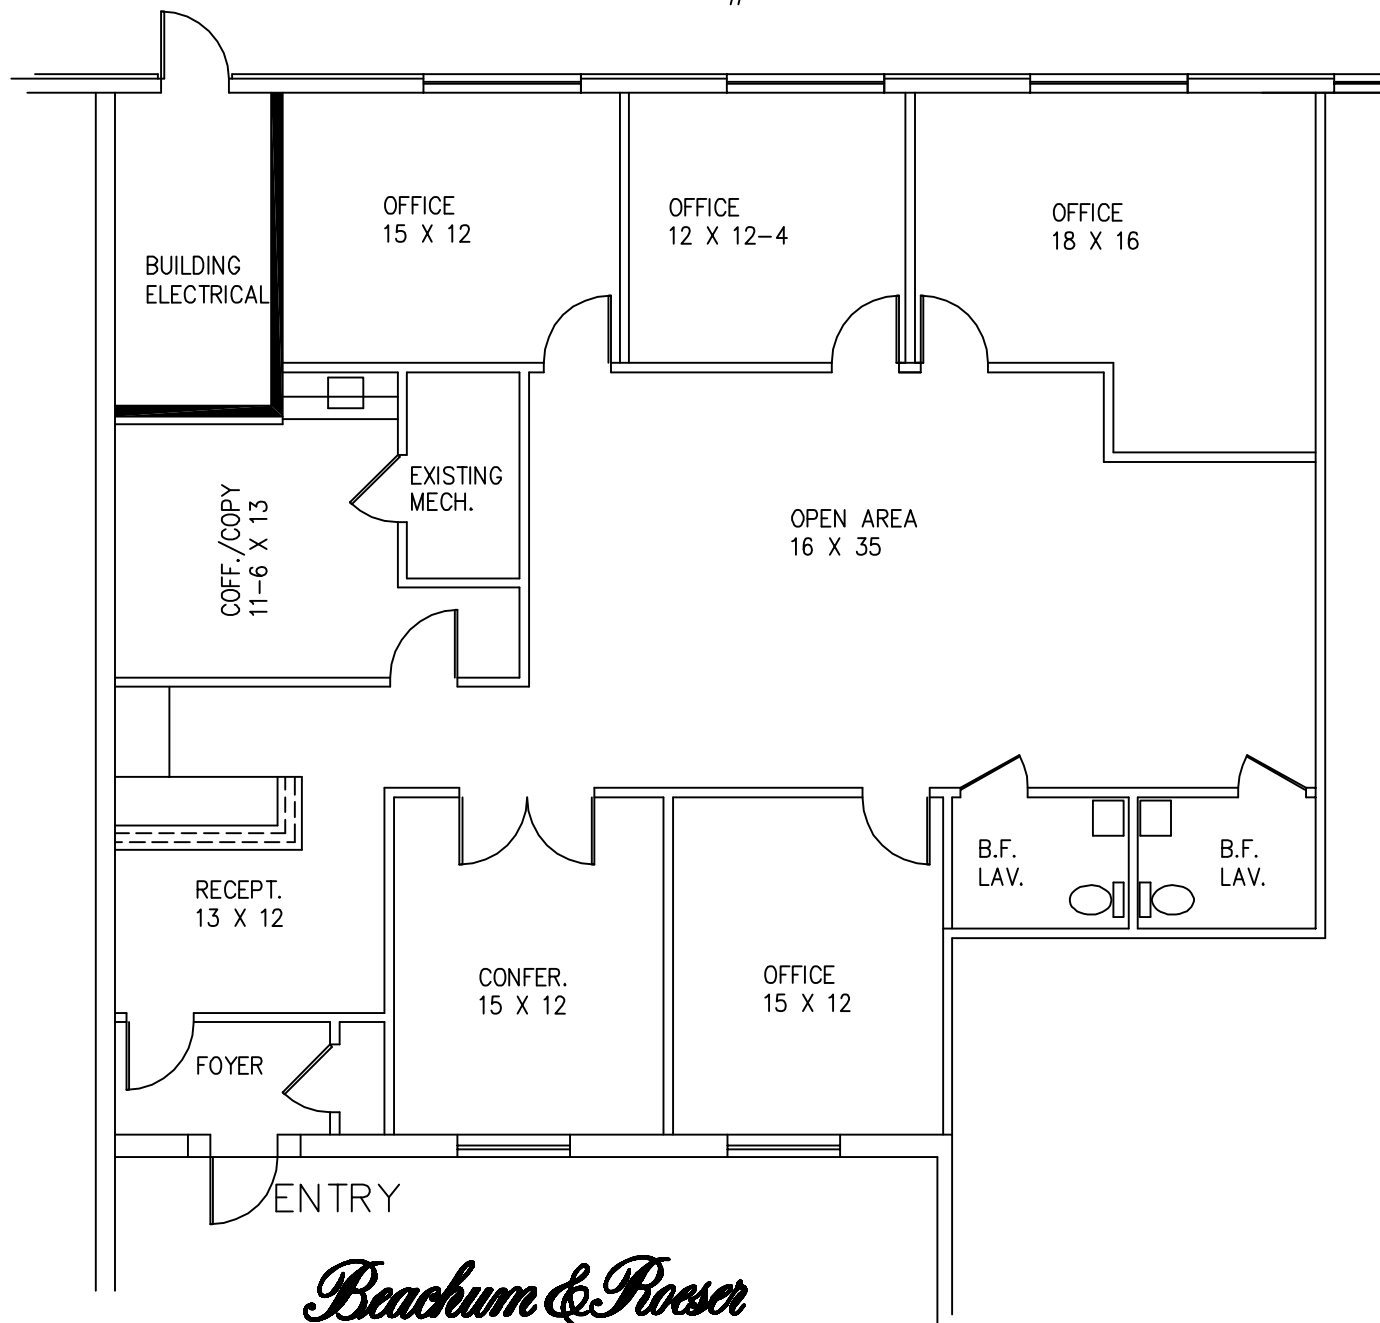

PINEHURST EXECUTIVE OFFICES

44670 ANN ARBOR ROAD
 PLYMOUTH, MICHIGAN
 AVAILABLE FOR LEASE
 APPROX. 2,318 U.S.F.
 SUITE #140

Beachum & Poeser

MANAGEMENT AND DEVELOPMENT COMPANY

CALL:
 MICHELLE RILEY
 248-647-7500