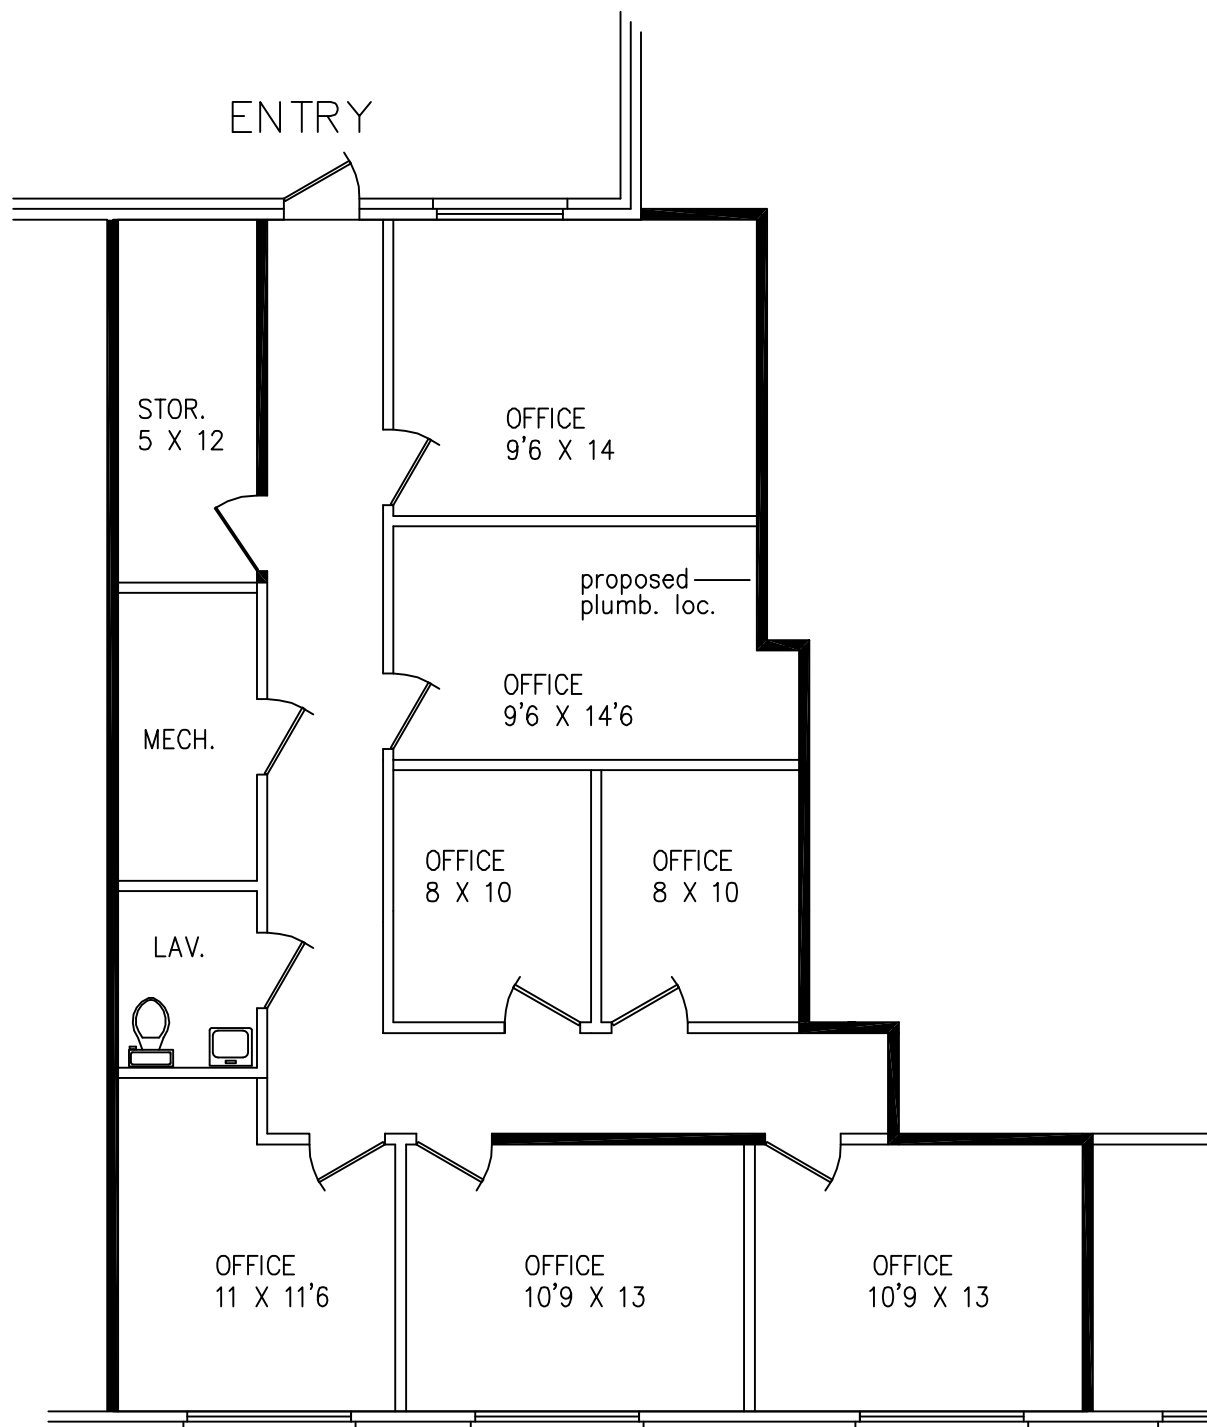

## PINEHURST EXECUTIVE OFFICES

44644 ANN ARBOR ROAD  
PLYMOUTH, MICHIGAN  
SUITE - E  
APPROX. 1,478 SQ.FT.

*Beachum & Roeser*

DEVELOPMENT & MANAGEMENT CORPORATION

FOR INFORMATION CALL:  
MICHELLE RILEY  
248-647-7500