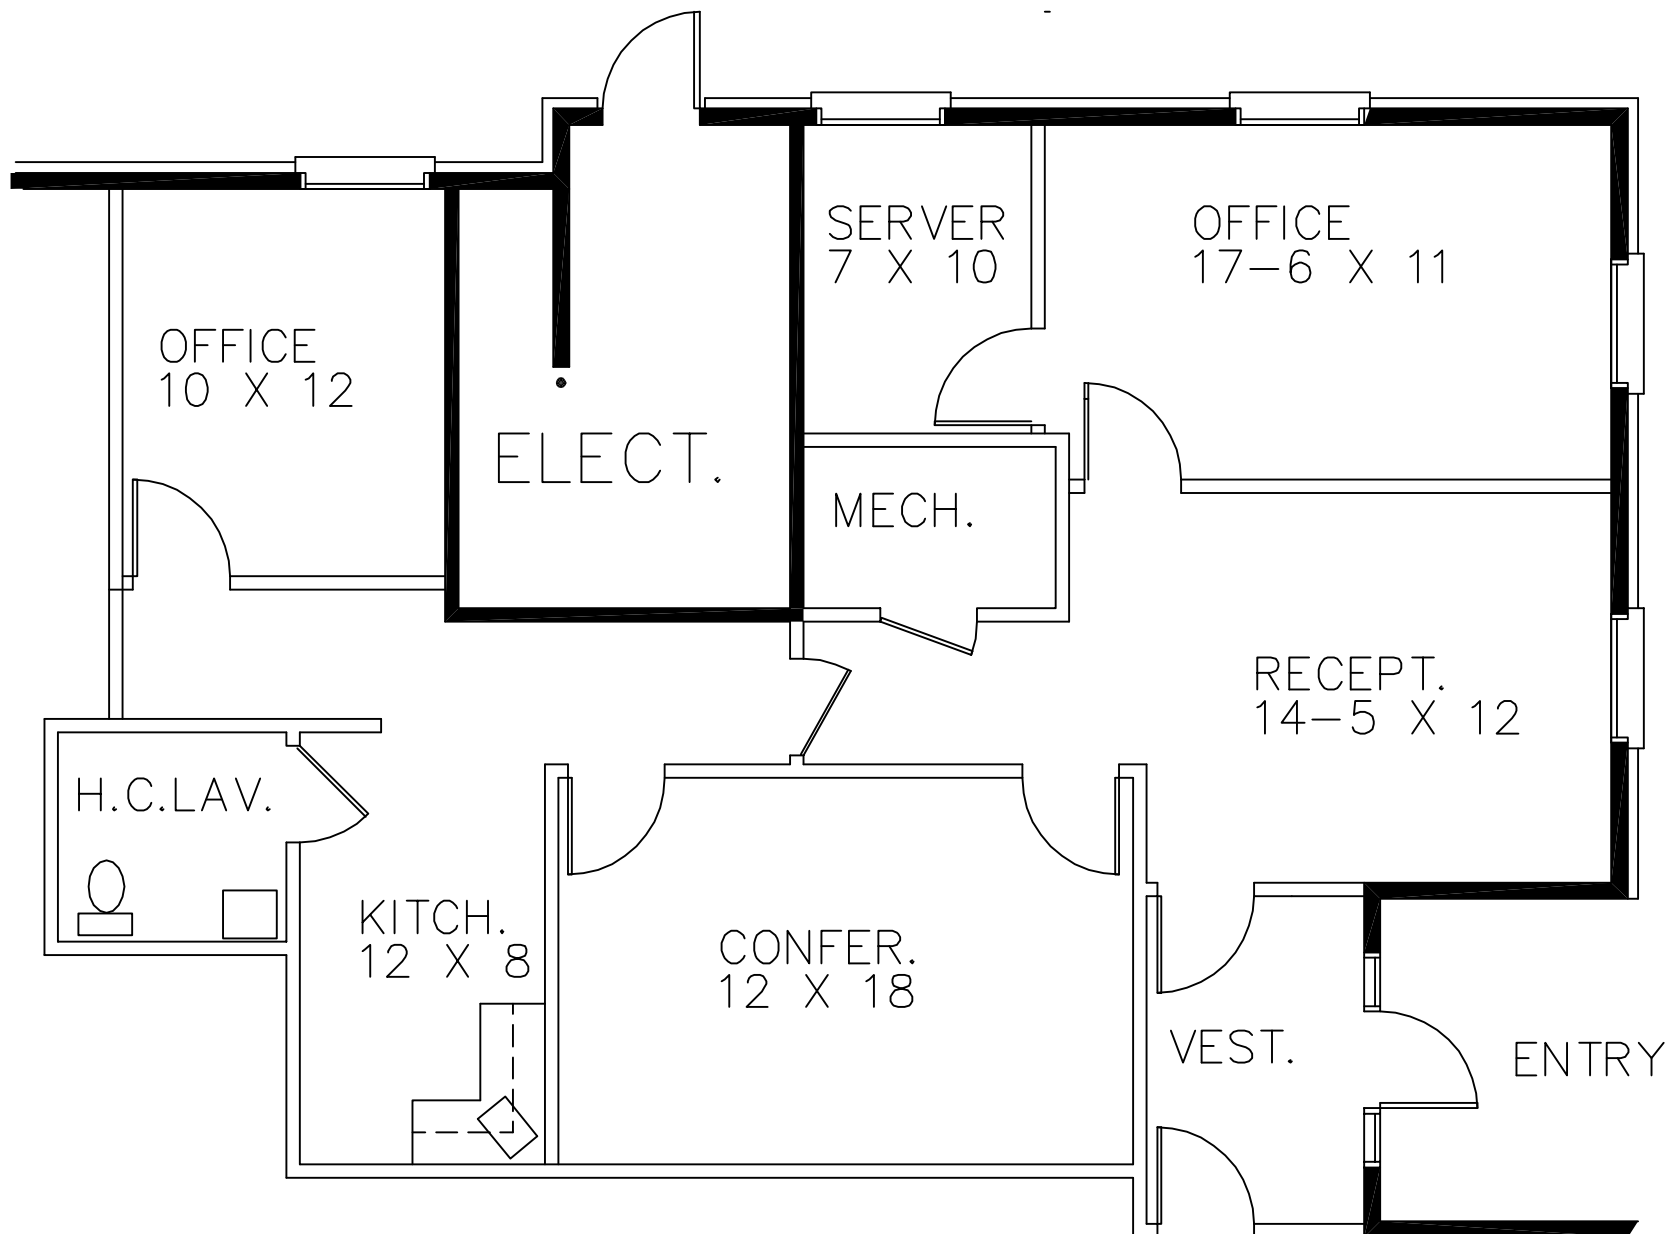

## UNIVERSITY VILLAGE

3069 UNIVERSITY DRIVE AUBURN HILLS, MI.  
BUILDING "B"  
SUITE #210  
AVAILABLE FOR LEASE  
1,246 SQUARE FEET

*Beachum & Roeser*

MANAGEMENT CORPORATION

CALL:

MICHELLE RILEY  
248-647-7500