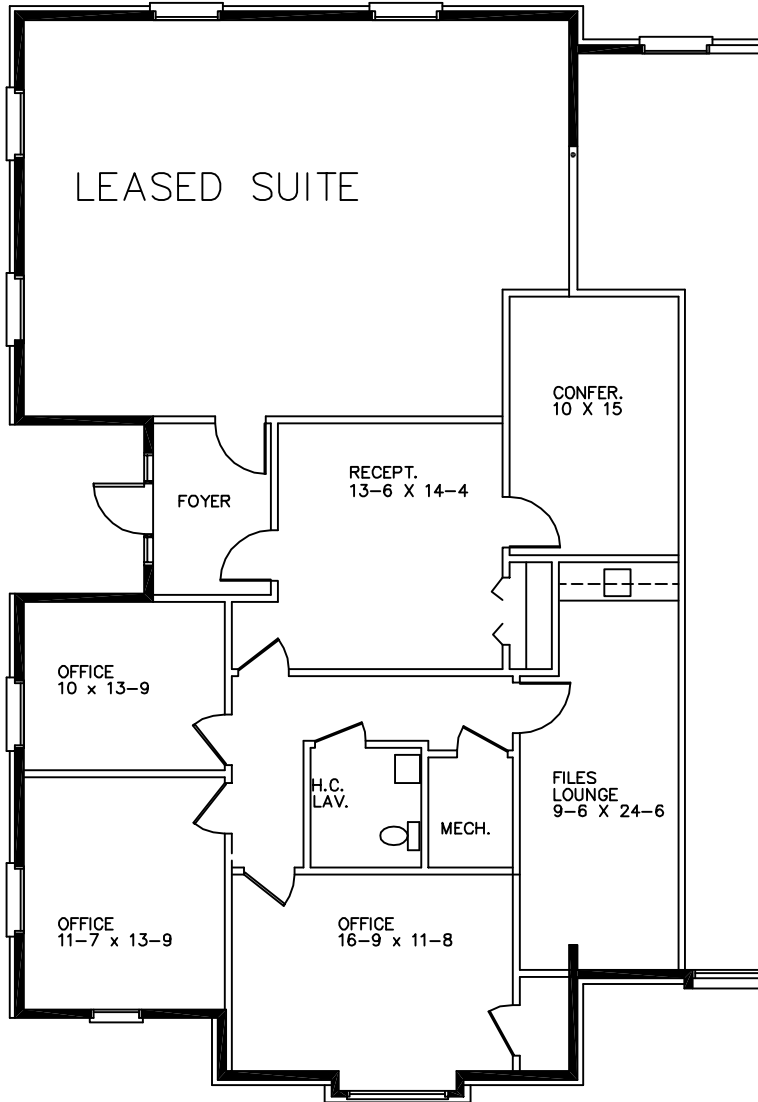

UNIVERSITY VILLAGE

3069 UNIVERSITY DRIVE

SUITE #250

AVAILABLE FOR LEASE

APPROX. 1,546 SQ.FT.

UNIVERSITY DRIVE

FLOOR PLAN

SCALE: 1/8" = 1'-0"