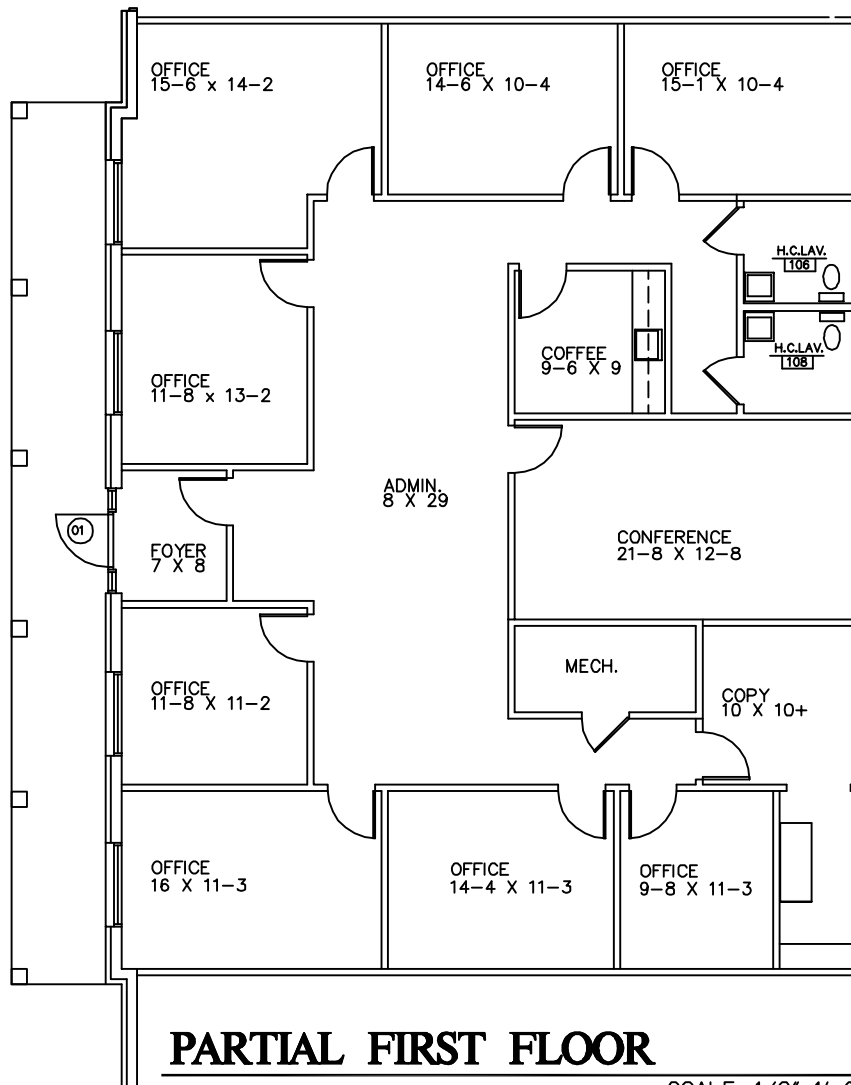

WELLINGTON GREEN

3250 UNIVERSITY DRIVE — AUBURN HILLS, MI.
 AVAILABLE FOR LEASE
 SUITE #100
 APPROX. 3,085 R.S.F.

SCALE: 1/8"=1'-0"

DEVELOPMENT AND MANAGEMENT CORPORATION

FOR LEASING INFORMATION
 CALL:
 MICHELLE RILEY
 248-647-7500