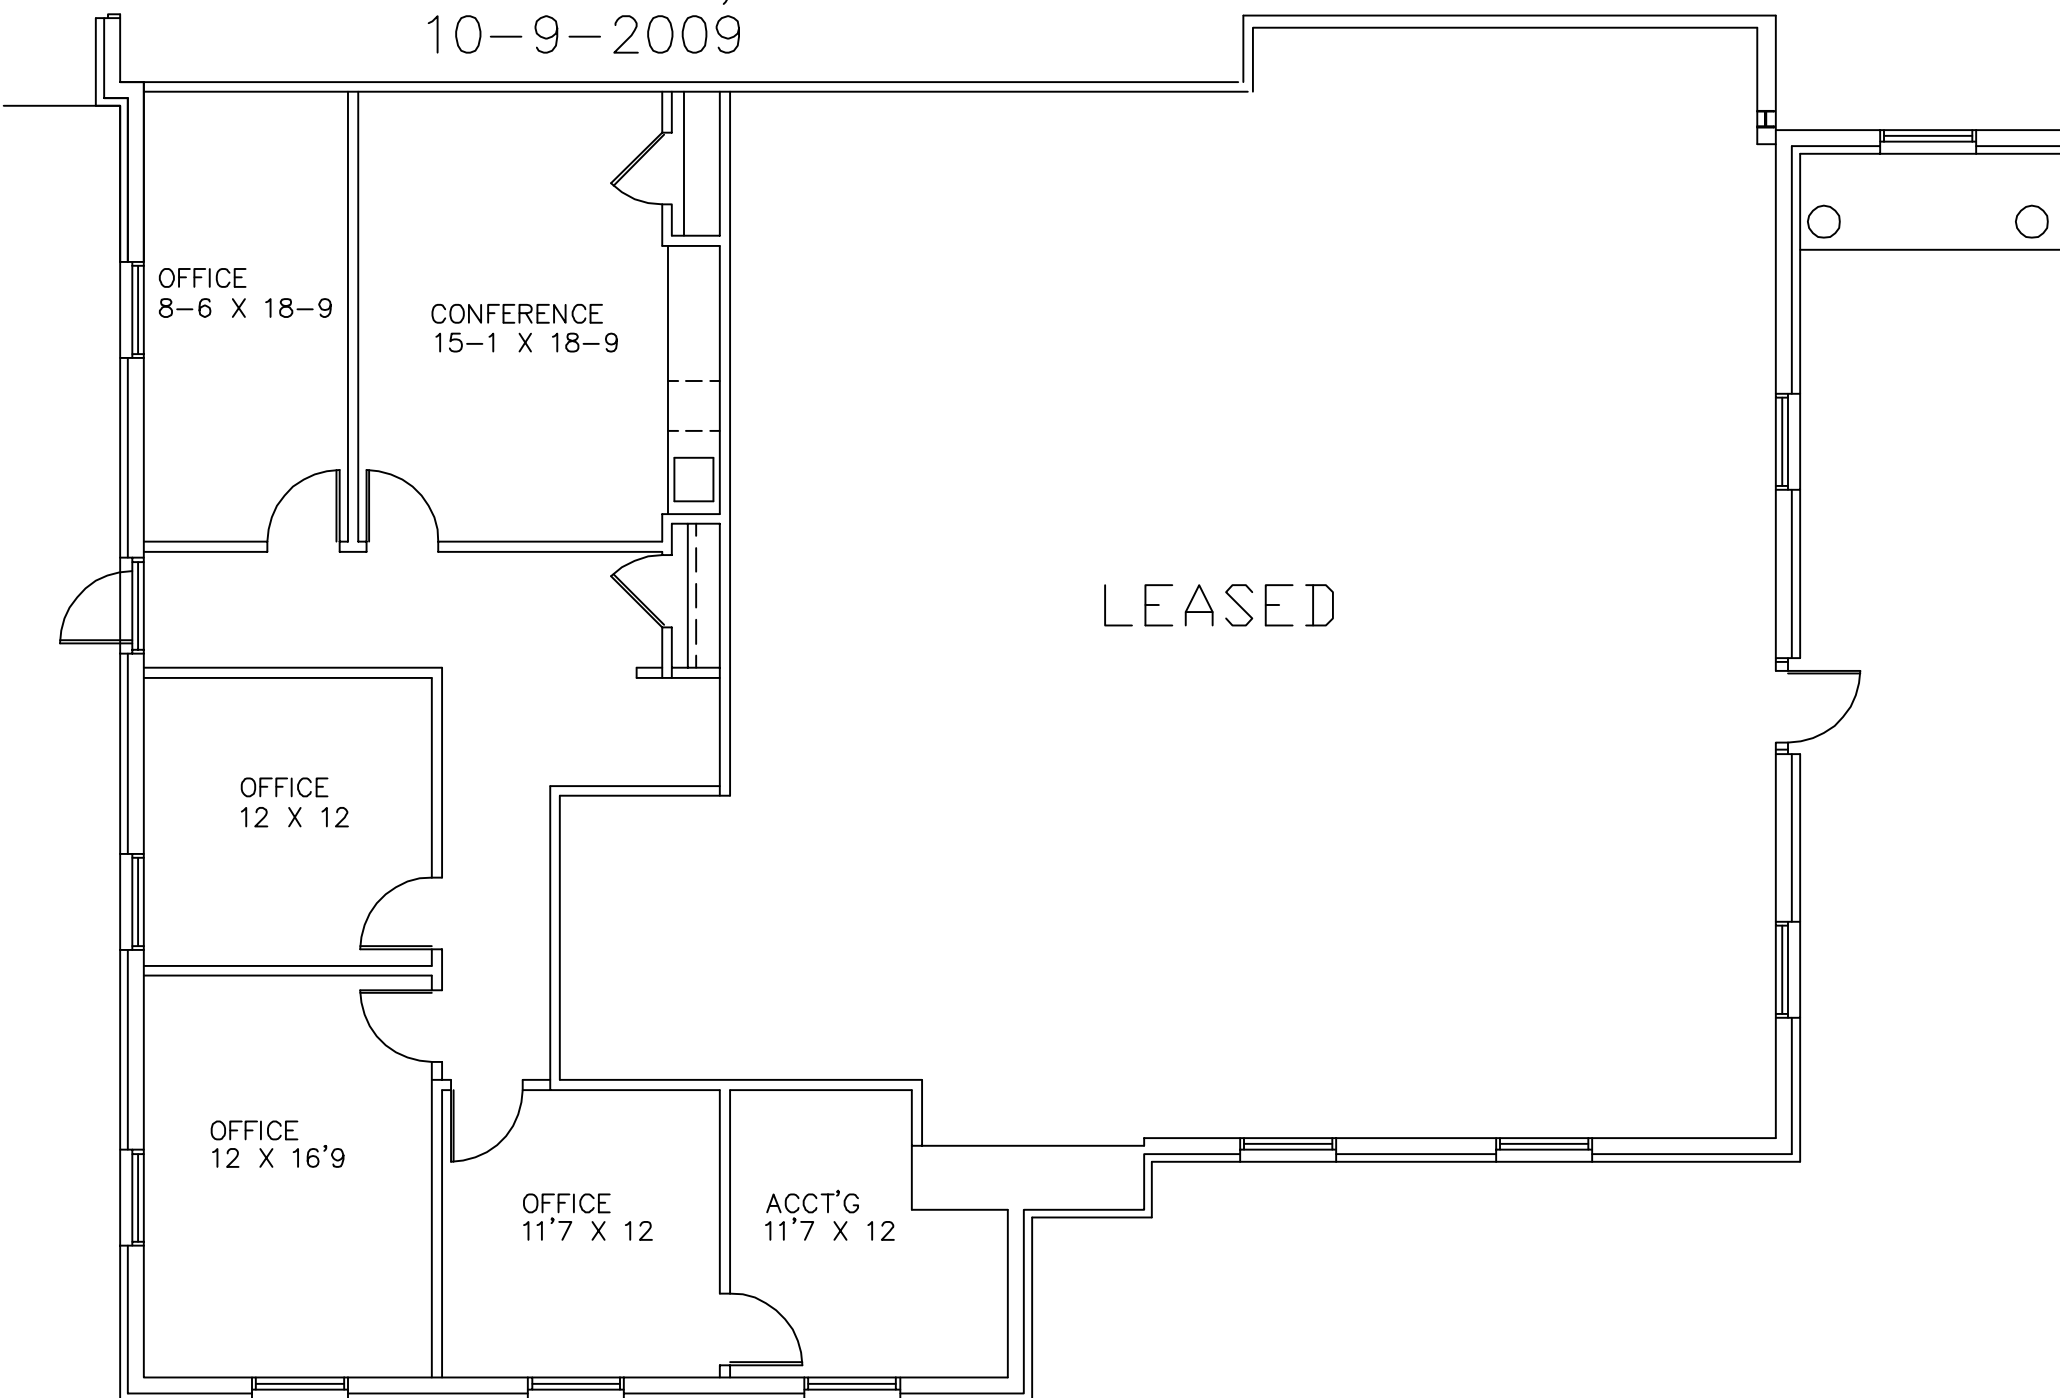

WELLINGTON GREEN

3250 UNIVERSITY DRIVE — AUBURN HILLS, MI.
 AVAILABLE FOR LEASE
 SUITE #130
 APPROX. 1,482 R.S.F.
 10-9-2009

PARTIAL FIRST FLOOR

SCALE: 1/8"=1'-0"

Beachum & Poeser

MANAGEMENT CORPORATION

FOR LEASING INFORMATION
 CALL:
 MICHELLE RILEY
 248-647-7500