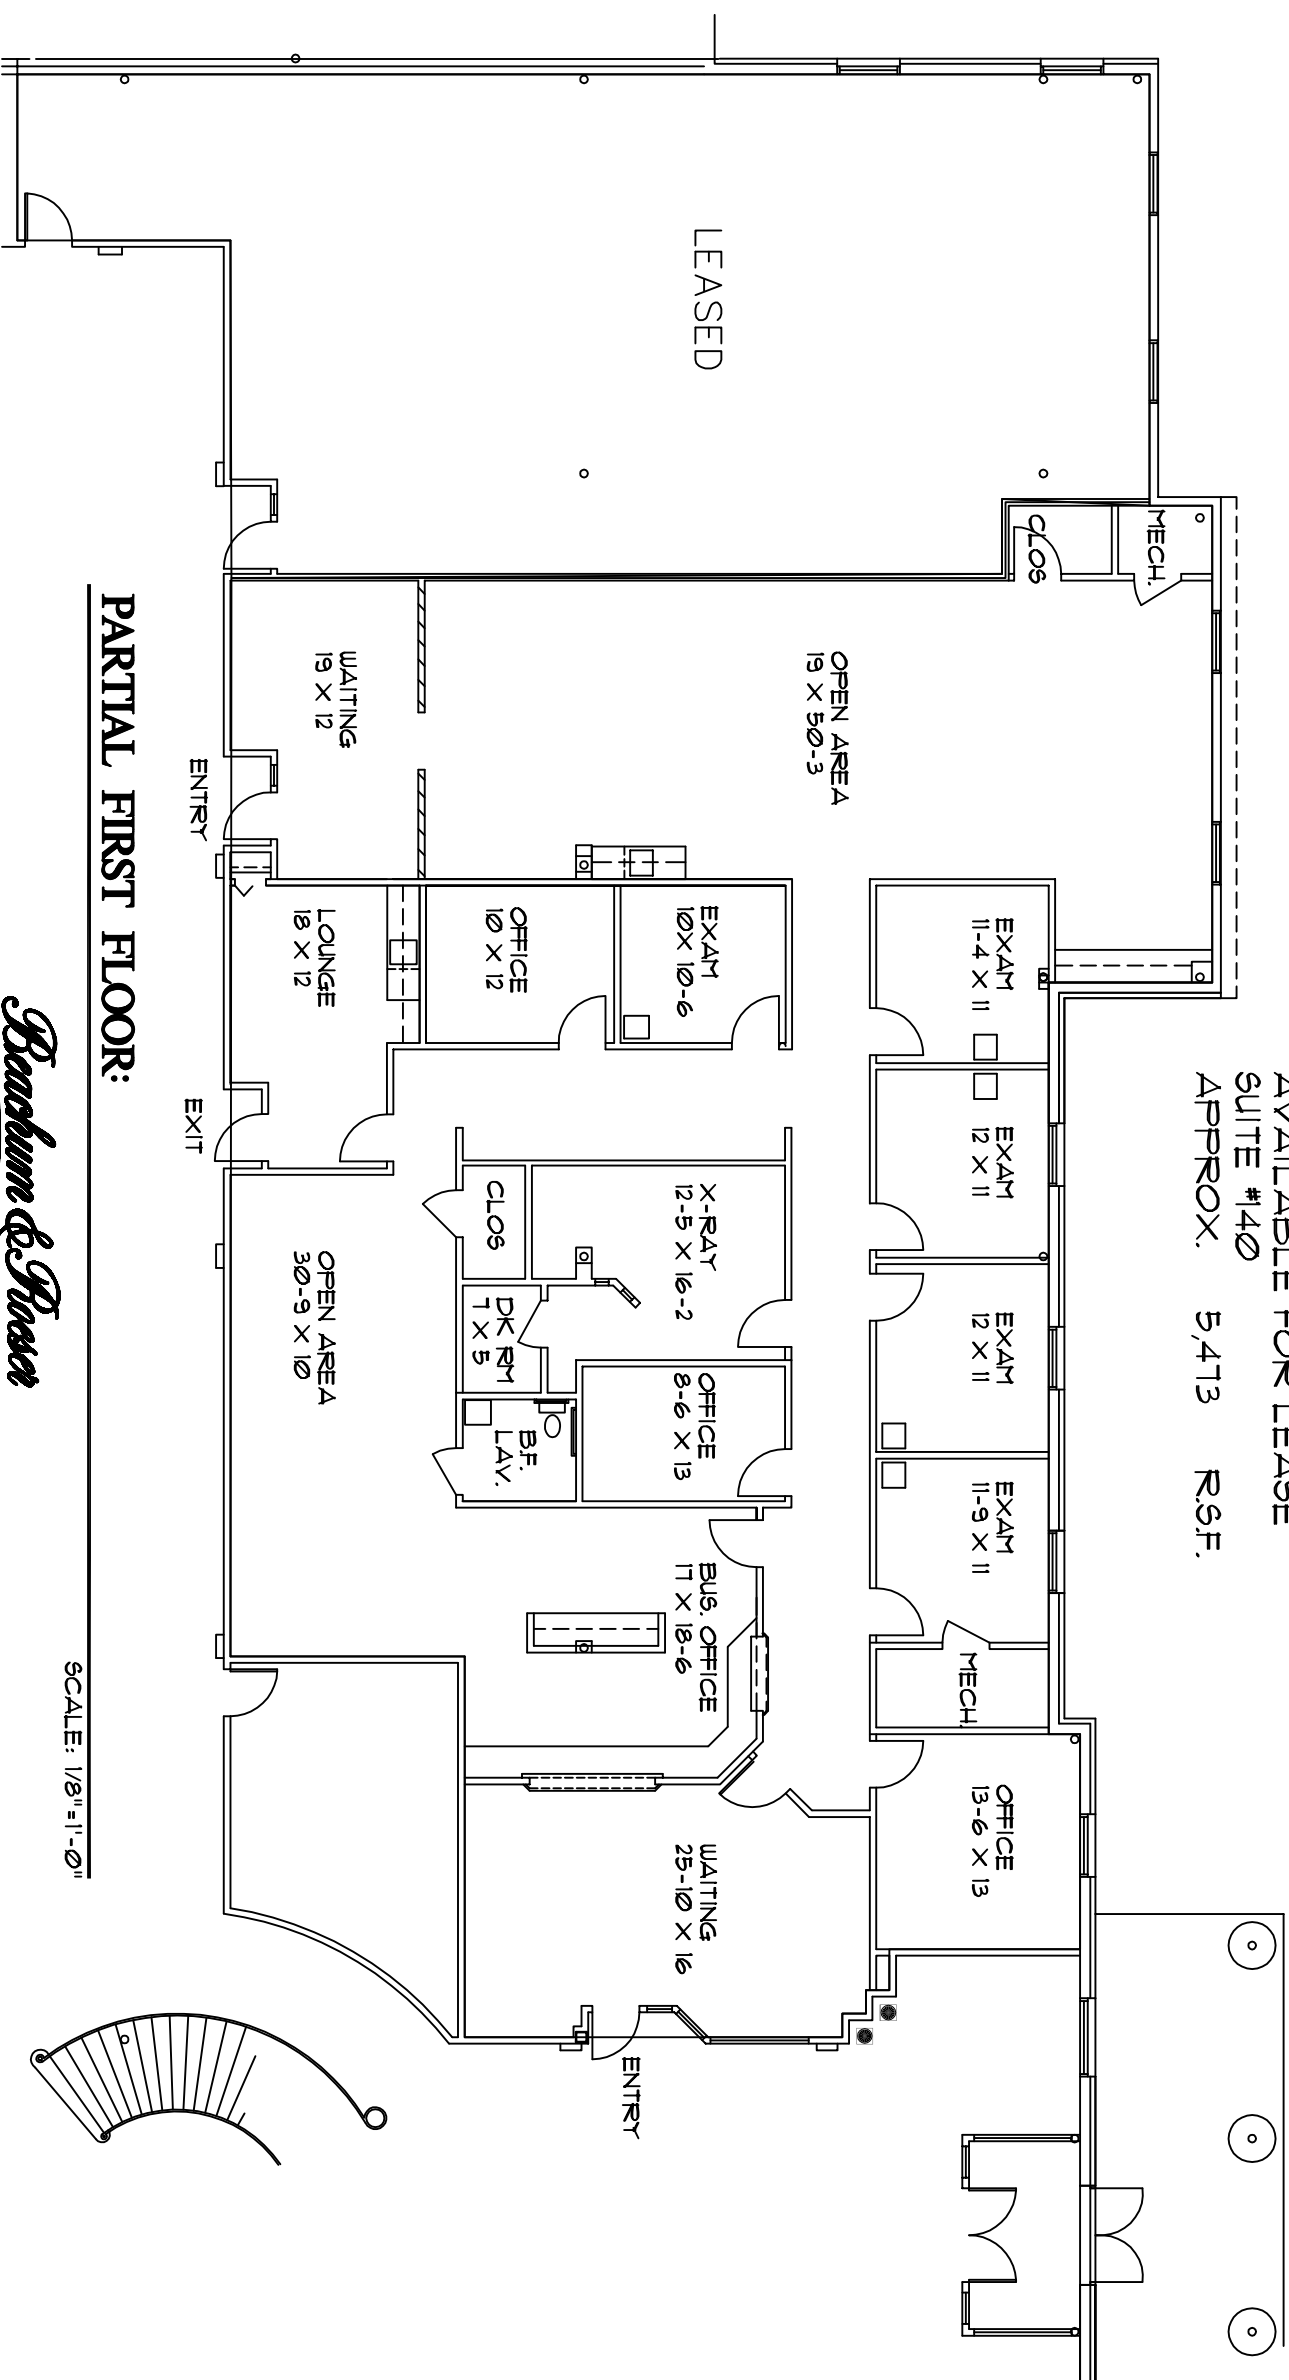

WELLINGTON GREEN

3252 UNIVERSITY DRIVE - AUBURN HILLS, MI.

AVAILABLE FOR LEASE

SUITE #140

APPROX. 5,413 RSF.

PARTIAL FIRST FLOOR:

SCALE: 1/8" = 1'-0"

MANAGEMENT CORPORATION