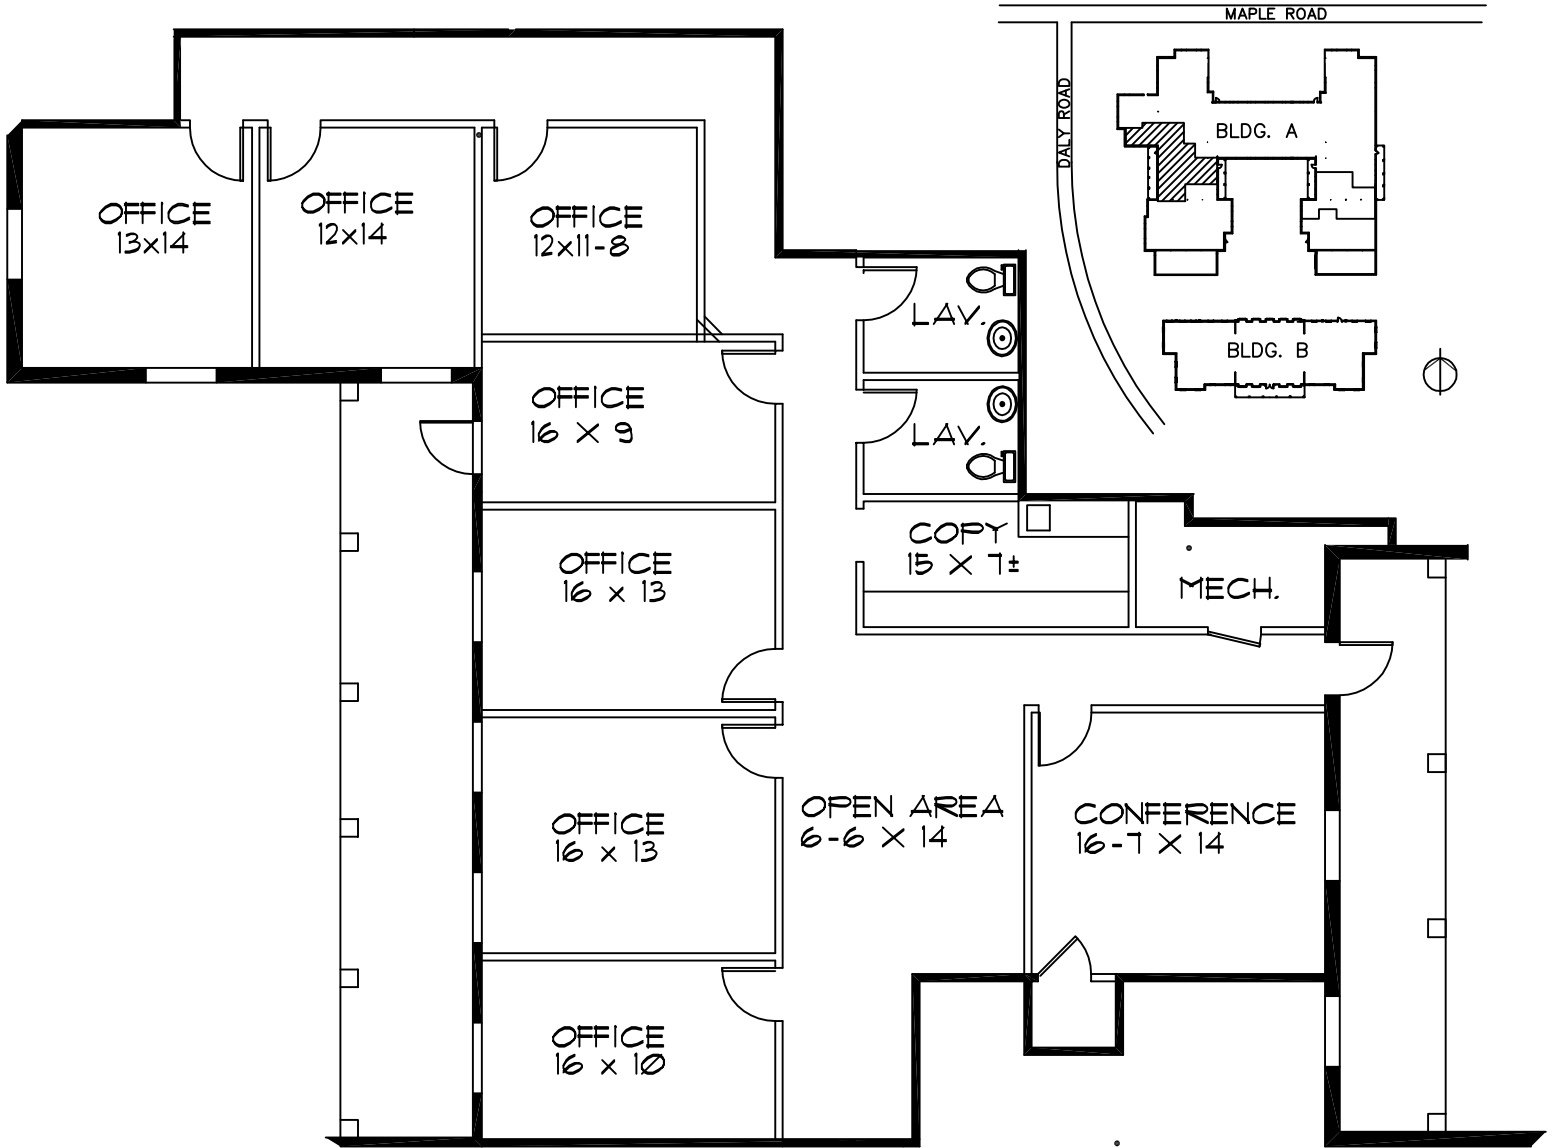

YORKTOWNE EXECUTIVE OFFICES

5777 MAPLE ROAD - WEST BLOOMFIELD
AVAILABLE FOR LEASE
APPROX. 2,710 SQ.FT.
SUITE #135

Beauchum & Poeser

DEVELOPMENT AND MANAGEMENT COMPANY

CONTACT:
MICHELLE RILEY
248-647-7500