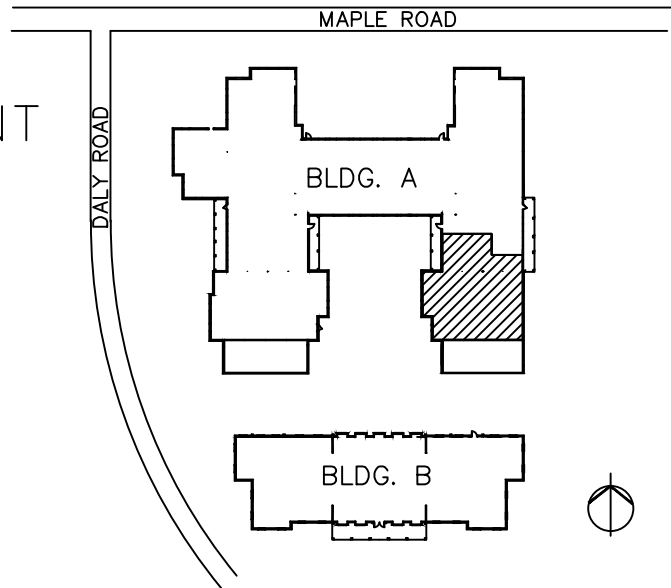

BEACHUM & ROESER DEVELOPMENT
YORKTOWNE EXECUTIVE OFFICES
5777 MAPLE – WEST BLOOMFIELD
AVAILABLE FOR LEASE

APPROX. 1,379 R.S.F.
SUITES – 177
8-4-2020

Beachum & Roeser

DEVELOPMENT & MANAGEMENT CORPORATION

CALL:
BILL BEACHUM
248-647-7500