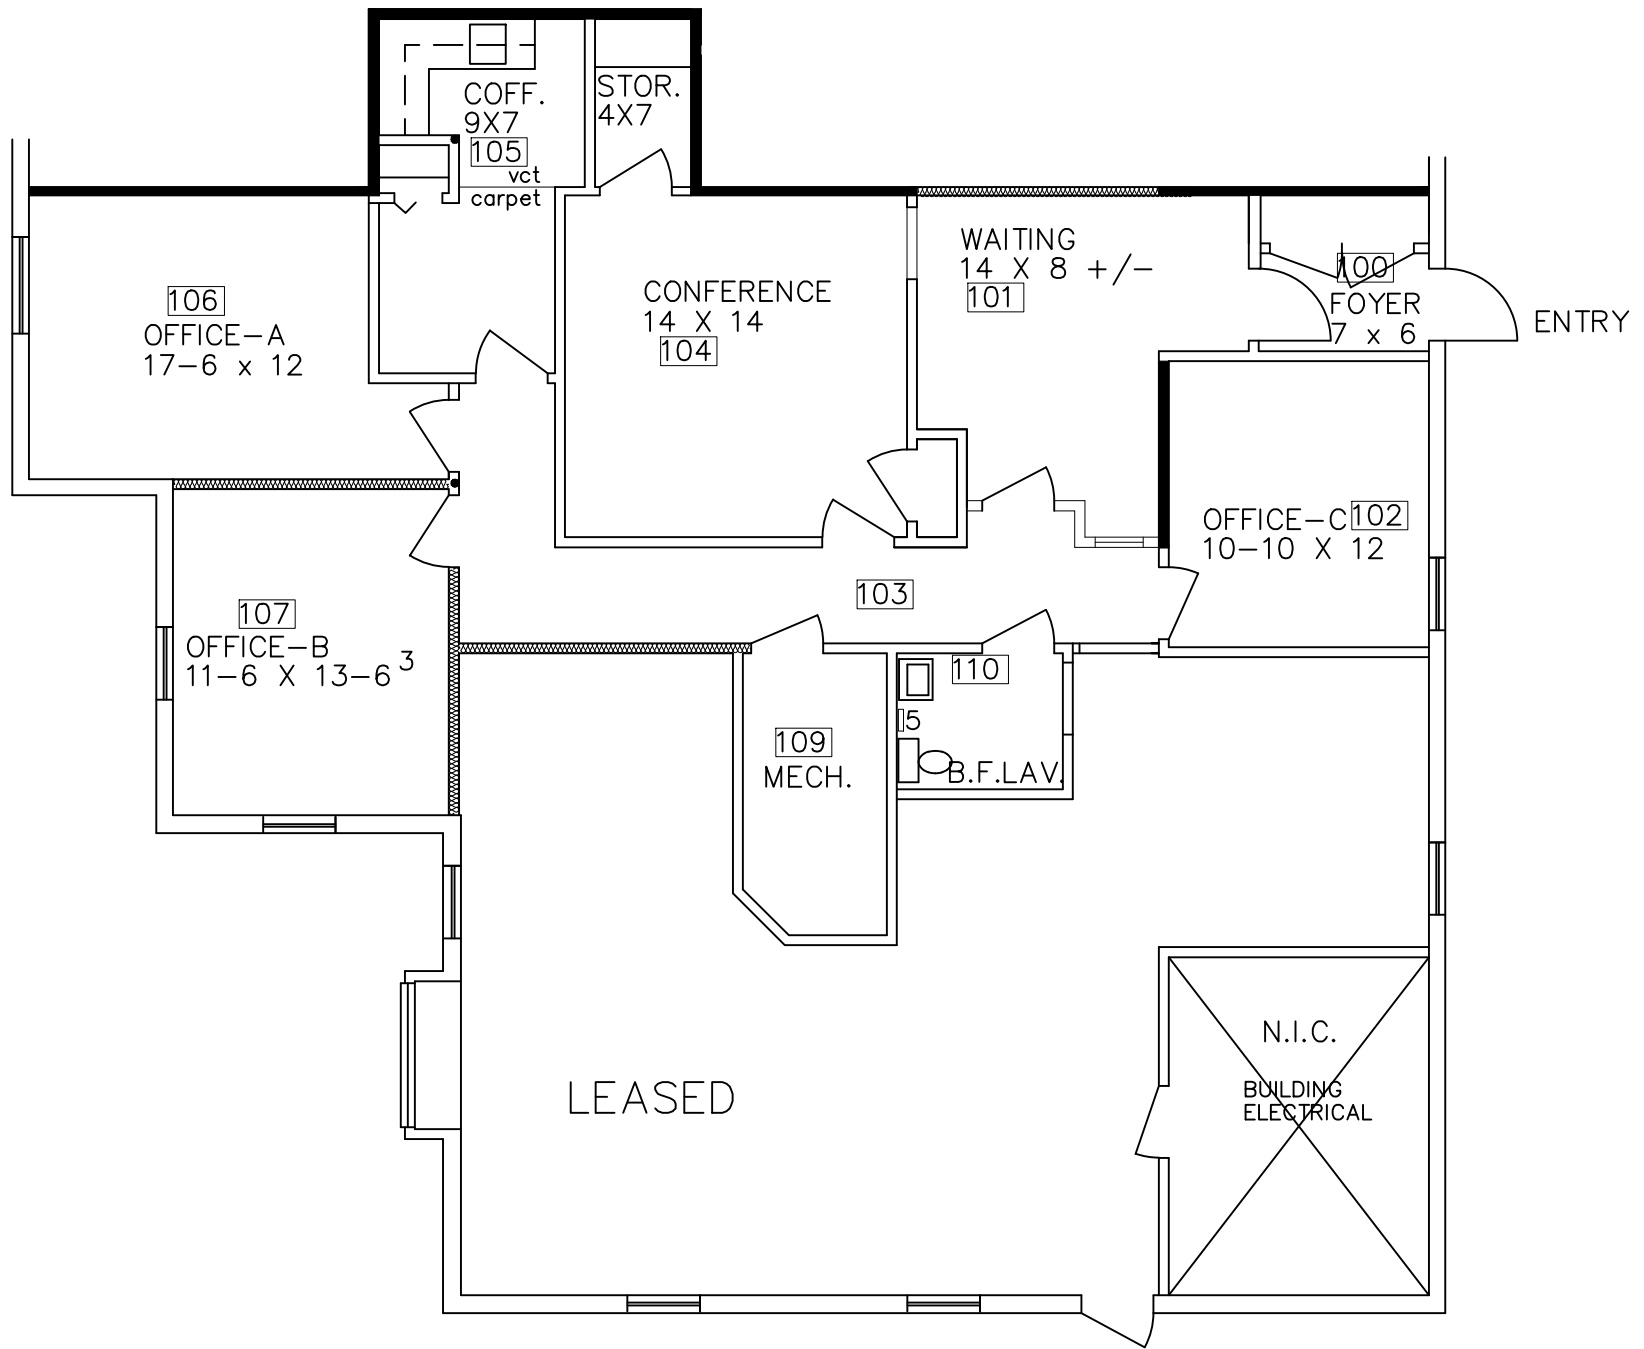

BEACHUM & ROESER DEVELOPMENT
YORKTOWNE EXECUTIVE OFFICES
5777 MAPLE – WEST BLOOMFIELD
AVAILABLE FOR LEASE

APPROX. 1,379 R.S.F.
SUITES – 177
8-4-2020

Beachum & Roeser

DEVELOPMENT & MANAGEMENT CORPORATION

CALL:
BILL BEACHUM
248-647-7500